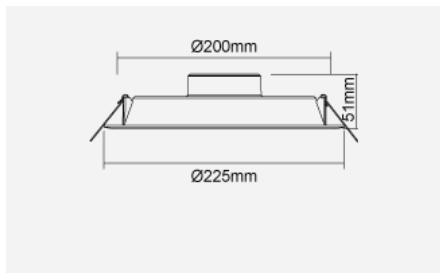

SIENALITE Recessed Downlight (Integrated)

White

IP20

Class II

Product Code:

FDL70300v0

| Electrical Data | |
|--------------------------|---|
| Voltage (V) | 220-240V |
| Product Data | |
| Product Wattage (W) | 24 |
| Beam Angle (°) | 90 |
| Colour Temperature (K) | Warmwhite (3000K), Coolwhite (4000K), Daylight (6500K) |
| Colour Render Index (Ra) | Ra80 |
| Colour | White (WH12) |
| Protection Class | Class II |
| Dimmable | No |
| Operating Temperature | -30 ° C to +40 ° C |
| Application | Retail, Bathrooms, Hotels, Kitchens, Offices, Restaurants |
| Performance Data | |
| Luminous Flux (lm) | 1900 [3000K], 2000 [4000K/6500K] |
| Luminous Efficacy (lm/W) | 79 [3000K], 83 [4000K/6500K] |
| Rated Life (hrs) | 25000 |
| IP Rating | IP20 |
| Product Dimensions | |
| Diameter (mm) | 225 |
| Height (mm) | 51 |
| Cut-out (mm) | Ø200 |